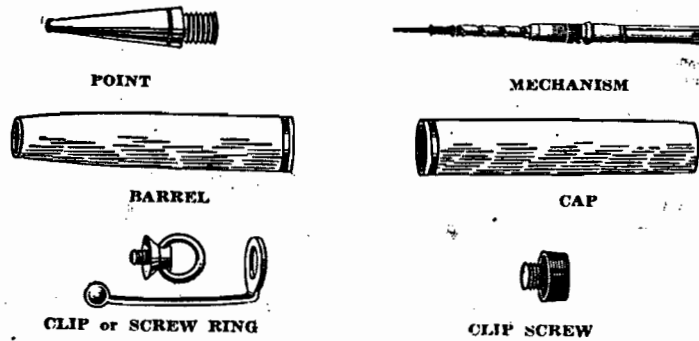

PARKER PENCIL PARTS

List Price of Pencil Parts	VACUMATIC PENCIL PARTS				DUOFOLD PENCIL PARTS		
	$5.00 Senior Maxima & Maxima Vacumatic	$4.00 Major Vacumatic	$3.75 Standard & Slender Vacumatic	$3.50 Debutante & Junior Vacumatic	$4.25 Duofold Senior	$3.75 Duofold Junior	$3.25 Duofold Lady
Point	.40	.40	.40	.40	.80	.70	.60
Mechanism	1.30	1.00	1.00	1.00	1.50	1.30	1.10
Barrel	1.20	.80	.80	.60	.90	.80	.70
Cap	1.40	1.40	1.00	.80	.90	.80	.70
Clip Screw	.05	.05	.05	.05	.05	.05	.05
Clip	.60	.60	.60	.60	.30	.30	.30
Ring Crown			.60	.60			.30